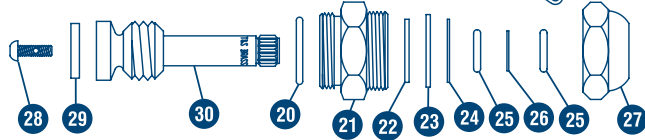

Hot & Cold Spindle Assemblies

Eterna Cartridge

For Standard Faucets
Ref. Part No.
Hot Side 002714-40
Cold Side 002713-40

For Pre-Rinse Units
Ref. Part No.
Hot Side 002712-40
Cold Side 002711-40

Eterna Cartridge with Spring Check

Big-Flo Assembly

Ref. Part No.
Hot and Cold Side
006482-40

B-1100 Series

Ref. Part No.
Hot Side 002710-40
Cold Side 002709-40

Ceramic Cartridges

Cerama Cartridge with Escutcheon

For use with
Escutcheon
(Ceramic - ESC)

* Repair Kit B-238RK, also includes oil tube

No.	Part Number	Description
1	001022-45	Bottom Gasket
2	000788-20	Removable Insert (Hot) 64-L
3	000789-20	Removable Insert (Cold) 66L
4	000933-45	Seat Screw
5	001092-45	Seat Washer
6	000811-25	Spindle (Hot) 18L
7	000812-25	Spindle (Cold) 67L
8	002601-45	Top Gasket
9	009744-45	Bonnet
10	013430-45	Bonnet Seal Packing
11	000718-25	Packing Nut
12	003164-45	Spring Check Seat
13	001479-45	Spring
14	001907-25	Spindle (Hot) 264L
15	001908-25	Spindle (Cold) 263L
16	001466-20	Quarter Turn Sleeve
17	001638-45	Lever Handle, Blank
	001637-45	Lever Handle, Hot
	001636-45	Lever Handle, Cold
18	001661-45	Index, Red, Hot
	001660-45	Index, Blue, Cold
19	000922-45	Lever Handle Screw
20	002721-45	O-Ring
21	000685-20	Removable Insert
22	000976-45	Brass Washer
23	001042-45	Rubber Washer
24	002726-45	Stainless Steel Washer
25	001075-45	O-Ring
26	009752-45	Washer
27	009750-25	Bonnet
28	000933-45	Seat Screw
29	001088-45	Seat Washer
30	000794-25	Spindle (Hot and Cold)
31	001047-45	Rubber Washer
32	009749-25	Bonnet
33	000986-45	Brass Washer
34	000801-25	Spindle (Cold)
35	000800-25	Spindle (Hot)
36	011616-25	Hot
	011617-25	Cold
	011618-25	Hot with Check Valve
	011619-25	Cold with Check Valve
37	011278-25	Hot
	011279-25	Cold
	012394-25	Hot with Check Valve
	012395-25	Cold with Check Valve