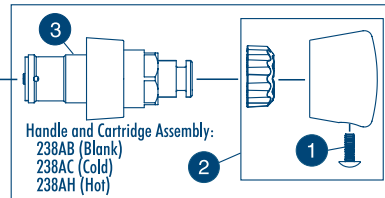

Hot & Cold Spindle Assemblies

Eterna Cartridge

For Standard Faucets
Ref. Part No.
Hot Side 002714-40
Cold Side 002713-40

For Pre-Rinse Units
Ref. Part No.
Hot Side 002712-40
Cold Side 002711-40

Eterna Cartridge with Spring Check

Big-Flo Assembly

Ref. Part No.
Hot and Cold Side
006482-40

B-1100 Series

Ref. Part No.
Hot Side 002710-40
Cold Side 002709-40

Ceramic Cartridges

Cerama Cartridge with Escutcheon

For use with
Escutcheon
(Ceramic - ESC)

Cerama Cartridge without Escutcheon

For use without
Escutcheon
(Ceramic - NO ESC)

238A Push Button & Wrist-Action Metering Cartridges

Push Button Metering Cartridge

Handle and Cartridge Assembly:
238AB (Blank)
238AC (Cold)
238AH (Hot)