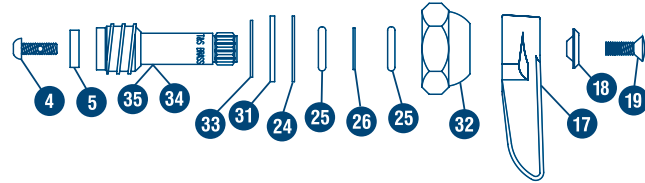

Hot & Cold Spindle Assemblies

Eterna Cartridge

For Standard Faucets
Ref. Part No.
Hot Side 002714-40
Cold Side 002713-40

For Pre-Rinse Units
Ref. Part No.
Hot Side 002712-40
Cold Side 002711-40

Eterna Cartridge with Spring Check

Big-Flo Assembly

Ref. Part No.
Hot and Cold Side
006482-40

B-1100 Series

Ref. Part No.
Hot Side 002710-40
Cold Side 002709-40

Ceramic Cartridges

Cerama Cartridge with Escutcheon

For use with
Escutcheon
(Ceramic - ESC)

* Repair Kit B-238RK, also includes oil tube

No.	Part Number	Description
1	001022-45	Bottom Gasket
2	000788-20	Removable Insert (Hot) 64-L
3	000789-20	Removable Insert (Cold) 66L
4	000933-45	Seat Screw
5	001092-45	Seat Washer
6	000811-25	Spindle (Hot) 18L
7	000812-25	Spindle (Cold) 67L
8	002601-45	Top Gasket
9	009744-45	Bonnet
10	013430-45	Bonnet Seal Packing
11	000718-25	Packing Nut
12	003164-45	Spring Check Seat
13	001479-45	Spring
14	001907-25	Spindle (Hot) 264L
15	001908-25	Spindle (Cold) 263L
16	001466-20	Quarter Turn Sleeve
17	001638-45	Lever Handle, Blank
	001637-45	Lever Handle, Hot
	001636-45	Lever Handle, Cold
18	001661-45	Index, Red, Hot
	001660-45	Index, Blue, Cold
19	000922-45	Lever Handle Screw
20	002721-45	O-Ring
21	000685-20	Removable Insert
22	000976-45	Brass Washer
23	001042-45	Rubber Washer
24	002726-45	Stainless Steel Washer
25	001075-45	O-Ring
26	009752-45	Washer
27	009750-25	Bonnet
28	000933-45	Seat Screw
29	001088-45	Seat Washer
30	000794-25	Spindle (Hot and Cold)
31	001047-45	Rubber Washer
32	009749-25	Bonnet
33	000986-45	Brass Washer
34	000801-25	Spindle (Cold)
35	000800-25	Spindle (Hot)
36	011616-25	Hot
	011617-25	Cold
	011618-25	Hot with Check Valve
	011619-25	Cold with Check Valve
37	011278-25	Hot
	011279-25	Cold
	012394-25	Hot with Check Valve
	012395-25	Cold with Check Valve