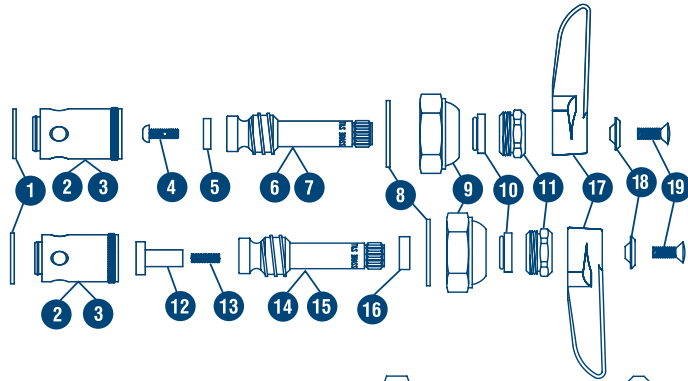

Hot & Cold Spindle Assemblies

Eterna Cartridge

For Standard Faucets
Ref. Part No.
Hot Side 002714-40
Cold Side 002713-40

For Pre-Rinse Units
Ref. Part No.
Hot Side 002712-40
Cold Side 002711-40

Eterna Cartridge with Spring Check

Big-Flo Assembly

Ref. Part No.
Hot and Cold Side
006482-40

B-1100 Series

Ref. Part No.
Hot Side 002710-40
Cold Side 002709-40

Ceramic Cartridges

Cerama Cartridge with Escutcheon

For use with
Escutcheon
(Ceramic - ESC)

* Repair Kit B-238RK, also includes oil tube

No.	Part Number	Description
1	001022-45	Bottom Gasket
2	000788-20	Removable Insert (Hot) 64-L
3	000789-20	Removable Insert (Cold) 66L
4	000933-45	Seat Screw
5	001092-45	Seat Washer
6	000811-25	Spindle (Hot) 18L
7	000812-25	Spindle (Cold) 67L
8	002601-45	Top Gasket
9	009744-45	Bonnet
10	013430-45	Bonnet Seal Packing
11	000718-25	Packing Nut
12	003164-45	Spring Check Seat
13	001479-45	Spring
14	001907-25	Spindle (Hot) 264L
15	001908-25	Spindle (Cold) 263L
16	001466-20	Quarter Turn Sleeve
17	001638-45	Lever Handle, Blank
	001637-45	Lever Handle, Hot
	001636-45	Lever Handle, Cold
18	001661-45	Index, Red, Hot
	001660-45	Index, Blue, Cold
19	000922-45	Lever Handle Screw
20	002721-45	O-Ring
21	000685-20	Removable Insert
22	000976-45	Brass Washer
23	001042-45	Rubber Washer
24	002726-45	Stainless Steel Washer
25	001075-45	O-Ring
26	009752-45	Washer
27	009750-25	Bonnet
28	000933-45	Seat Screw
29	001088-45	Seat Washer
30	000794-25	Spindle (Hot and Cold)
31	001047-45	Rubber Washer
32	009749-25	Bonnet
33	000986-45	Brass Washer
34	000801-25	Spindle (Cold)
35	000800-25	Spindle (Hot)
36	011616-25	Hot
	011617-25	Cold
	011618-25	Hot with Check Valve
	011619-25	Cold with Check Valve
37	011278-25	Hot
	011279-25	Cold
	012394-25	Hot with Check Valve
	012395-25	Cold with Check Valve